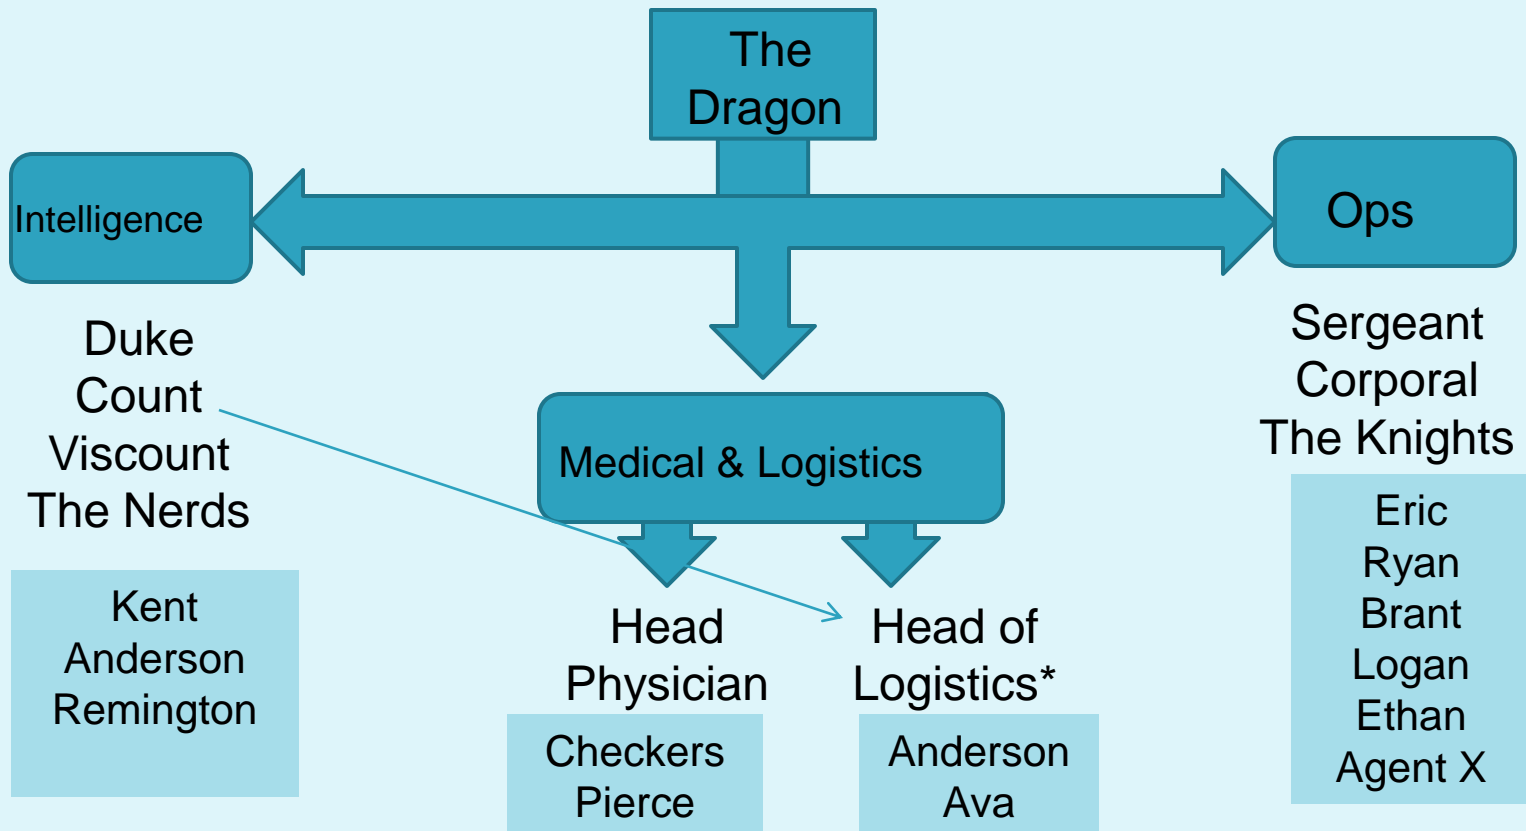

Summer
2016

Mercenaries of Fortune Series Guide

Background on the Knights of Ambra

Team Ambra's dedication is focused towards one goal: protecting the world's historical treasures. The organization works with the tacit approval of American and several international governments, though few know its secrets.

Each agent has an area of cultural and linguistic specialty along with elite weapons training. Most are recruited from the American and British militaries.

Base of Operation:

Leicester, Massachusetts in a facility known as Castle Church

Book List

In order:

- ❑ The Knight of Ambra - Brant and Michaela's story
- ❑ The Sergeant of Ambra - Eric and Glori's story
- ❑ The Duke of Ambra - Kent and Elena's story
- ❑ The Soldier of Ambra - Anderson and Checkers' s story
- ❑ The Protector of Ambra - Pierce and Melody's story
- ❑ The Betrayal of Ambra - Remington and Lisa's story
- ❑ The SEAL of Ambra - Ethan and Ava's story

Chain of Command

Castle Church

Leicester, Massachusetts

**GROUND
LEVEL**

- | | | | | | |
|----|-----------------|----|----------------|----|-----------------------------|
| A. | Ava's Desk | E. | lower levels | H. | Garage |
| B. | Main Entrance | F. | Top Secret | | Safe Room in case of attack |
| C. | Knight Entrance | F. | Working Garage | | |