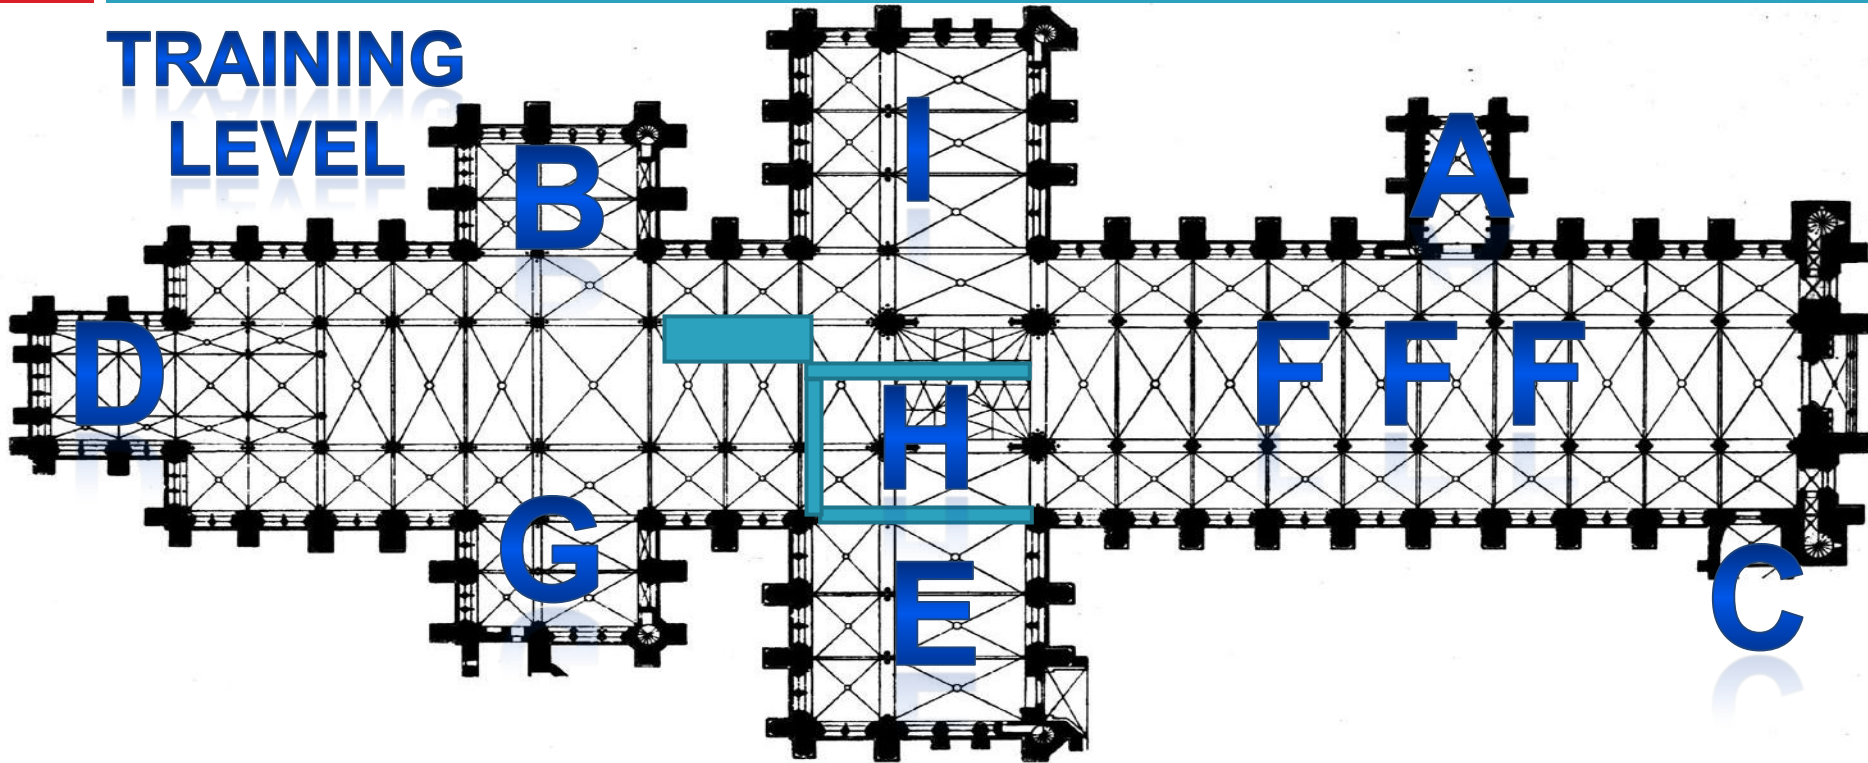

Chain of Command

Castle Church

Leicester, Massachusetts

**GROUND
LEVEL**

- | | | | | | |
|----|-----------------|----|----------------|----|-----------------------------|
| A. | Ava's Desk | E. | lower levels | H. | Garage |
| B. | Main Entrance | F. | Top Secret | | Safe Room in case of attack |
| C. | Knight Entrance | F. | Working Garage | | |

Castle Church

Leicester, Massachusetts

OFFICE LEVEL

Lounge

- | | | | | | |
|----|----------------------|----|-------------------|----------|--------------|
| A. | Escape hatch | D. | Elevators | Anderson | |
| B. | Medical Unit | E. | Safe room | H. | Nerd Brigade |
| C. | Training Observatory | F. | Dragon's Lair | | |
| | | G. | Offices: Kent and | | |

Castle Church

Leicester, Massachusetts

TRAINING LEVEL

- | | | | | | |
|----|-----------------------------------|----|---------------------------------|----|-------------------------|
| A. | Escape hatch | D. | Elevators | G. | Offices: Logan and Ryan |
| B. | Eric's Office | E. | Offices of lower ranked Knights | H. | Armory |
| C. | Observatory for training sessions | F. | Training Rooms | I. | Trainee dorms |