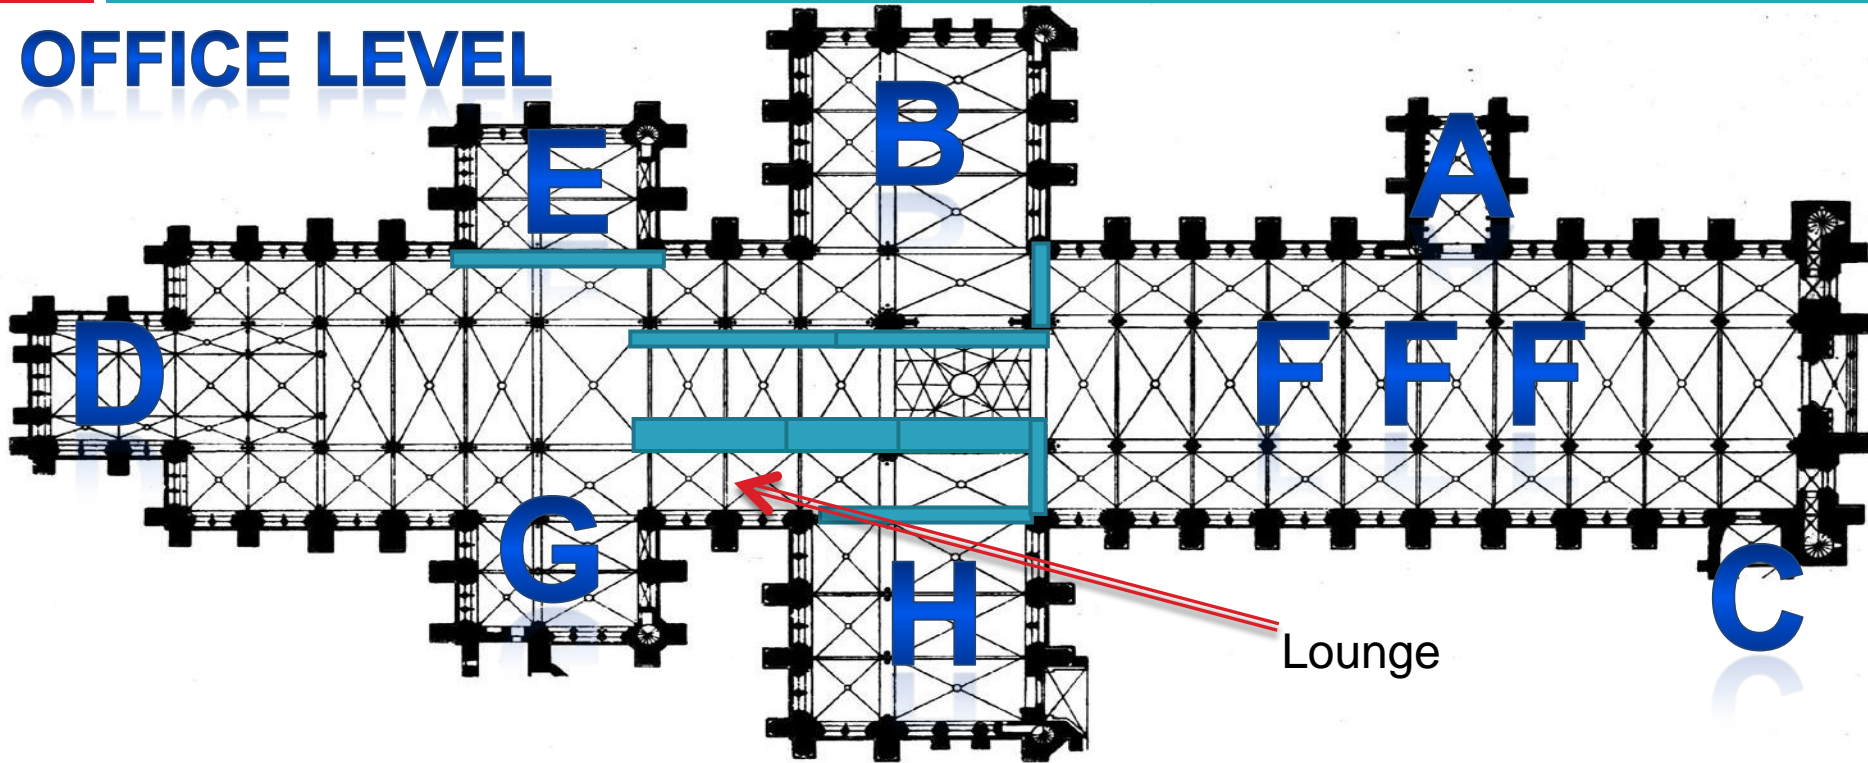

Chain of Command

Castle Church

Leicester, Massachusetts

**GROUND
LEVEL**

- | | | | | | |
|----|-----------------|----|----------------|----|-----------------------------|
| A. | Ava's Desk | E. | lower levels | H. | Garage |
| B. | Main Entrance | F. | Top Secret | | Safe Room in case of attack |
| C. | Knight Entrance | F. | Working Garage | | |

Castle Church

Leicester, Massachusetts

OFFICE LEVEL

Lounge

- | | | | | | |
|----|----------------------|----|-------------------|----------|--------------|
| A. | Escape hatch | D. | Elevators | Anderson | |
| B. | Medical Unit | E. | Safe room | H. | Nerd Brigade |
| C. | Training Observatory | F. | Dragon's Lair | | |
| | | G. | Offices: Kent and | | |