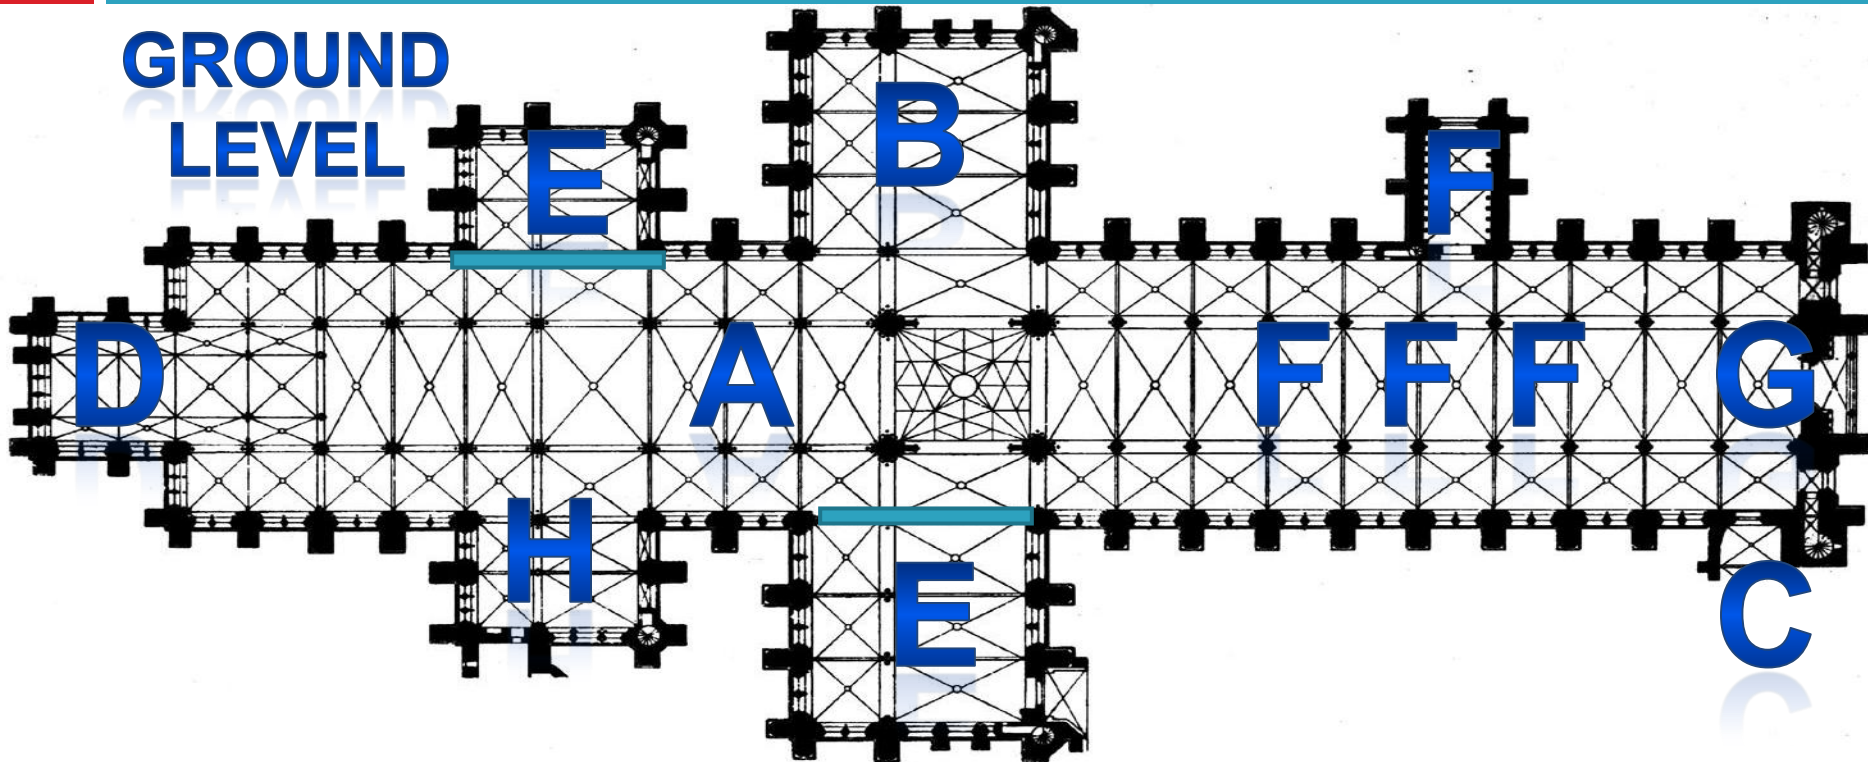

Chain of Command

Castle Church

Leicester, Massachusetts

**GROUND
LEVEL**

- | | | | | | |
|----|-----------------|----|----------------|----|-----------------------------|
| A. | Ava's Desk | E. | lower levels | H. | Garage |
| B. | Main Entrance | F. | Top Secret | | Safe Room in case of attack |
| C. | Knight Entrance | F. | Working Garage | | |

Castle Church

Leicester, Massachusetts

OFFICE LEVEL

Lounge

- | | | | | | |
|----|----------------------|----|-------------------|----------|--------------|
| A. | Escape hatch | D. | Elevators | Anderson | |
| B. | Medical Unit | E. | Safe room | H. | Nerd Brigade |
| C. | Training Observatory | F. | Dragon's Lair | | |
| | | G. | Offices: Kent and | | |